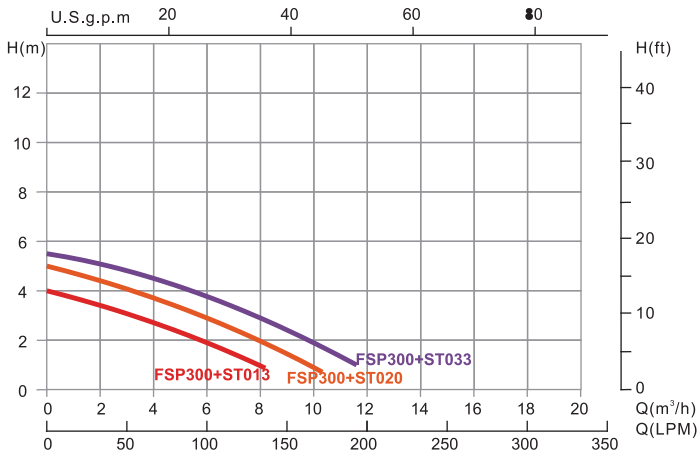

FSP390-4W

FSP300-4W

Remarks: Flow curve information based on 220V/50Hz motor.

Technical Information

Code	Model No	Filter	Pump	Max Flow Rate	Sand(kg)
88030230	FSP300-4W	P300	ST013	501pm 3.00m³/h	19
88030201	FSP300-4W	P300	ST020	581pm 3.50m³/h	19
88030202	FSP300-4W	P300	ST033	671pm 4.02m³/h	19
88033718	FSP390-4W	P390	SD075	1331pm 8.00m³/h	35

Product Dimension

Model No	A mm	B mm	C mm	D mm	Filter & Pump In/Out Connections	Adaptor
FSP300-4W	145	540	485	330	1.5inch 50mm	1inch 32&38mm
FSP300-4W	145	540	485	330	1.5inch 50mm	1inch 32&38mm
FSP300-4W	145	540	485	330	1.5inch 50mm	1inch 32&38mm
FSP390-4W	235	724	760	527	1.5inch 50mm	1inch 32&38mm

Highlight Features:

- Suggested Installation: Domestic swimming pool
- Easy installation with pre-installed plumbing system and base
- Simple operation with 4-way multiport valve
- Filter structure with UV resistance material
- Max operating pressure 28psi / 2.0 bar
- Max temperature of 40°C (104 °F)
- Suggested size of media : 0.5-0.8mm