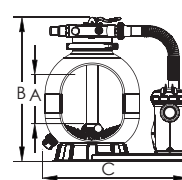

FSP390-4W

FSP300-4W

Remarks: Flow curve information based on 220V/50Hz motor.

Technical Information

Code	Model No	Filter	Pump	Max Flow Rate	Sand(kg)
88030230	FSP300-4W	P300	ST013	501pm 3.00m³/h	19
88030201	FSP300-4W	P300	ST020	581pm 3.50m³/h	19
88030202	FSP300-4W	P300	ST033	671pm 4.02m³/h	19
88033718	FSP390-4W	P390	SD075	1331pm 8.00m³/h	35

Product Dimension

Model No	A mm	B mm	C mm	D mm	Filter & Pump In/Out Connections	Adaptor
FSP300-4W	145	540	485	330	1.5inch 50mm	1inch 32&38mm
FSP300-4W	145	540	485	330	1.5inch 50mm	1inch 32&38mm
FSP300-4W	145	540	485	330	1.5inch 50mm	1inch 32&38mm
FSP390-4W	235	724	760	527	1.5inch 50mm	1inch 32&38mm

Highlight Features:

- Suggested Installation: Domestic swimming pool
- Easy installation with pre-installed plumbing system and base
- Simple operation with 4-way multiport valve
- Filter structure with UV resistance material
- Max operating pressure 28psi / 2.0 bar
- Max temperature of 40°C (104 °F)
- Suggested size of media : 0.5-0.8mm