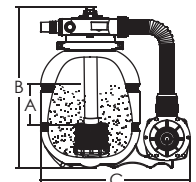

FSP390-4W

FSP300-4W

Remarks: Flow curve information based on 220V/50Hz motor.

Technical Information

Code	Model No	Filter	Pump	Max Flow Rate	Sand(kg)
88030230	FSP300-4W	P300	ST013	501pm 3.00m³/h	19
88030201	FSP300-4W	P300	ST020	581pm 3.50m³/h	19
88030202	FSP300-4W	P300	ST033	671pm 4.02m³/h	19
88033718	FSP390-4W	P390	SD075	1331pm 8.00m³/h	35

Product Dimension

Model No	A mm	B mm	C mm	D mm	Filter & Pump In/Out Connections	Adaptor
FSP300-4W	145	540	485	330	1.5inch 50mm	1inch 32&38mm
FSP300-4W	145	540	485	330	1.5inch 50mm	1inch 32&38mm
FSP300-4W	145	540	485	330	1.5inch 50mm	1inch 32&38mm
FSP390-4W	235	724	760	527	1.5inch 50mm	1inch 32&38mm

Highlight Features:

- Suggested Installation: Domestic swimming pool
- Easy installation with pre-installed plumbing system and base
- Simple operation with 4-way multiport valve
- Filter structure with UV resistance material
- Max operating pressure 28psi / 2.0 bar
- Max temperature of 40°C (104 °F)
- Suggested size of media : 0.5-0.8mm