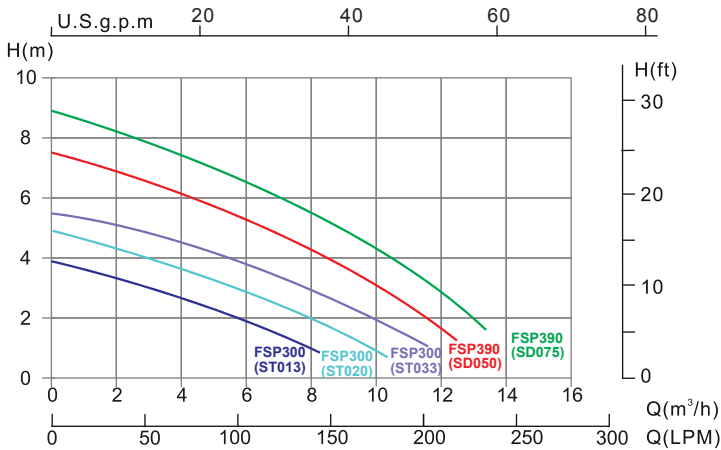

FSP390-4W

FSP300-4W

Remarks: Flow curve information based on 220V/50Hz motor.

Technical Information

Code	Model No	Filter	Pump	Max Flow Rate	Sand(kg)
88030230	FSP300-4W	P300	ST013	501pm 3.00m³/h	19
88030201	FSP300-4W	P300	ST020	581pm 3.50m³/h	19
88030202	FSP300-4W	P300	ST033	671pm 4.02m³/h	19
88033718	FSP390-4W	P390	SD075	1331pm 8.00m³/h	35

Product Dimension

Model No	A mm	B mm	C mm	D mm	Filter & Pump In/Out Connections	Adaptor
FSP300-4W	145	540	485	330	1.5inch 50mm	1inch 32&38mm
FSP300-4W	145	540	485	330	1.5inch 50mm	1inch 32&38mm
FSP300-4W	145	540	485	330	1.5inch 50mm	1inch 32&38mm
FSP390-4W	235	724	760	527	1.5inch 50mm	1inch 32&38mm

Highlight Features:

- Suggested Installation: Domestic swimming pool
- Easy installation with pre-installed plumbing system and base
- Simple operation with 4-way multiport valve
- Filter structure with UV resistance material
- Max operating pressure 28psi / 2.0 bar
- Max temperature of 40°C (104 °F)
- Suggested size of media : 0.5-0.8mm