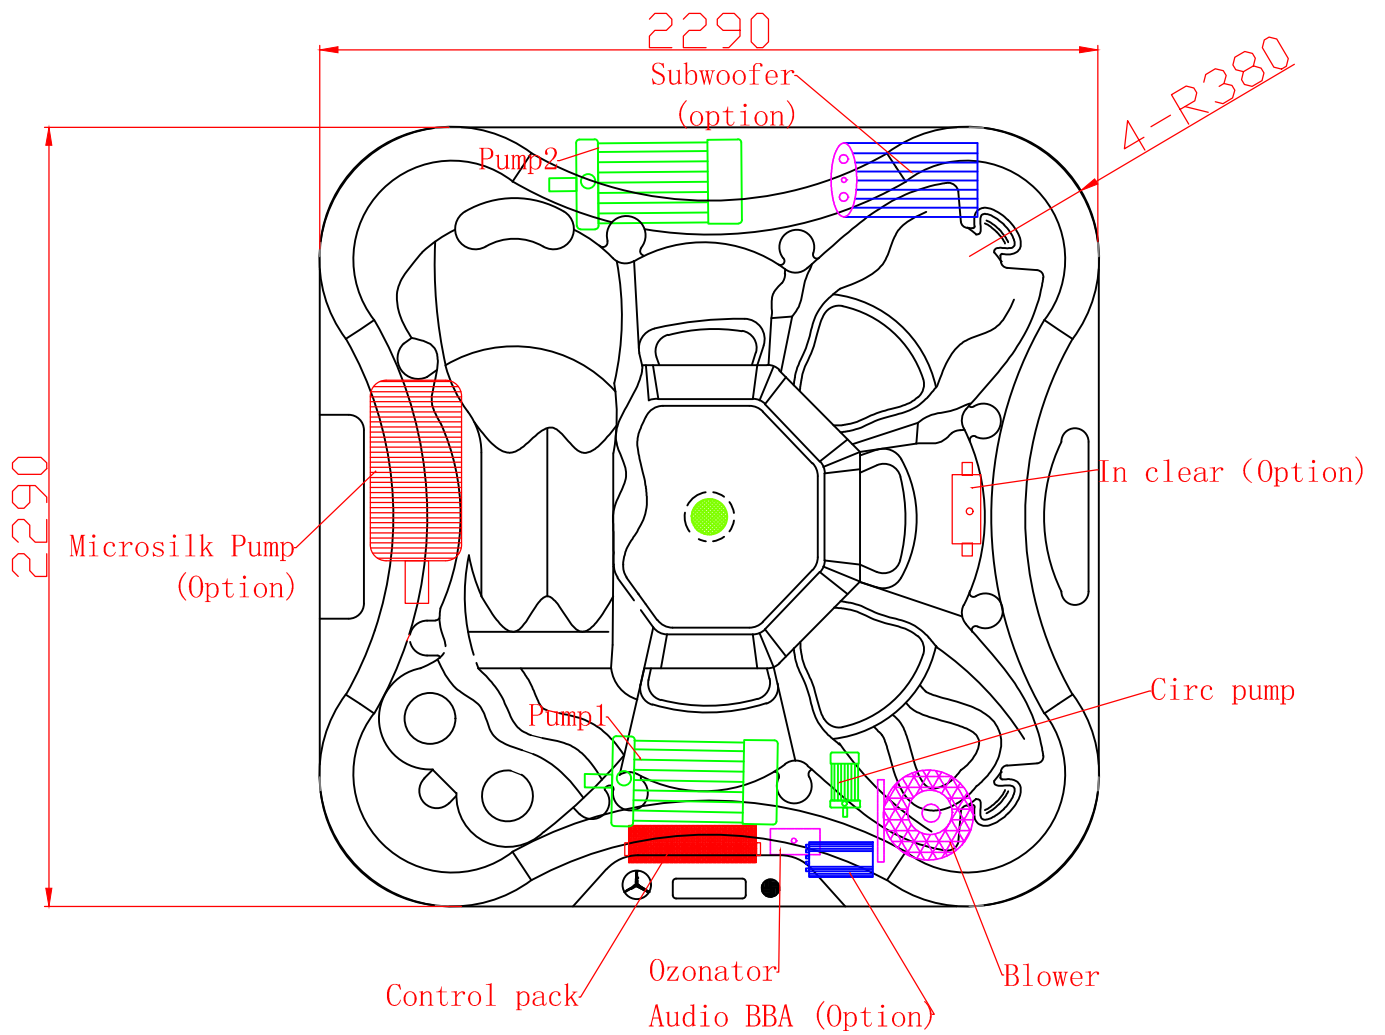

Eden 2310 Platinum Version Size and Pumps Location

Unit:mm

Eden 2310 Platinum Version Seats Height

Unit:mm