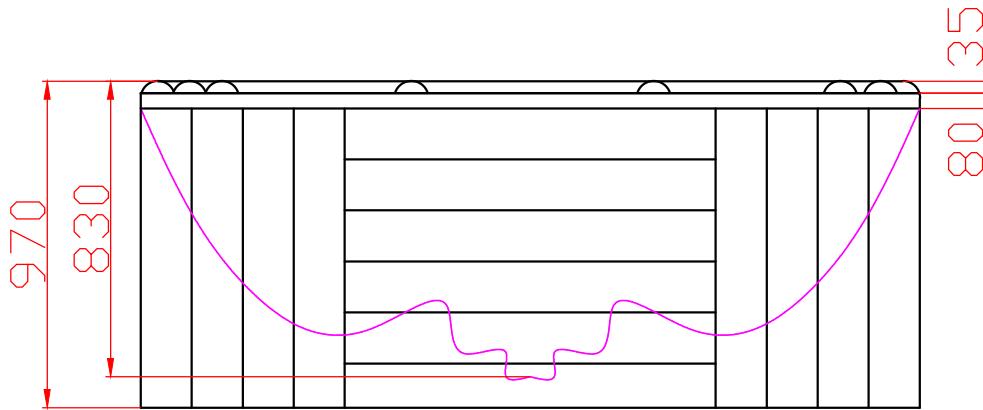

Eden 2310 Platinum Version Size and Pumps Location

Unit:mm

Eden 2310 Platinum Version Seats Height

Unit:mm